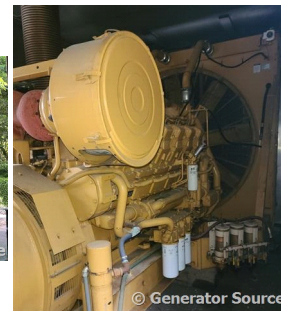

## Caterpillar - 1000 kW - JUST ARRIVED IN FL

### Generator Set Specs

**Unit#:** 88817

**Manufacturer:** Caterpillar

**Capacity:** 1000 kW

**Rating:**

**Voltage:** 1504 Amps @ 277/480 V (60 Hz, Three-Phase)

**# of Leads:** 6

**Model#:** SR4B

**Description:** Caterpillar 1000 kW Diesel Generator Model #: 3512DITA Serial #: 24Z08336 Year 1999, 629 Hours, 277/480 Volt, 3 Phase, Sound Attenuated Enclosure

© Generator Source

© Generator Source

**Additional Features:** Sound Attenuated Enclosure, Auto Start/Stop, Safety Shut Down, Dry Pack Air Cleaner, Tank Type Block Heater, Digital Generator Panel, Digital Engine Panel, Engine Mount Radiator.