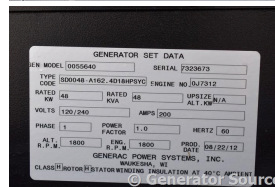

GENERATOR SOURCE

SALES · RENTALS · SERVICE

Generac - 48 kW - JUST ARRIVED

Generator Set Specs

Unit#: 88707
Manufacturer: Generac
Capacity: 48 kW
Rating:
Voltage: 200 Amps @ 120/240 V (60 Hz, Single-Phase)
of Leads: 4
Model#: 0055640
Serial#: 7323673

Engine Specs

Mfr: Generac
Year: 2011
Hours: 0
Fuel: Diesel
Model#: 4024HF285B
Serial#: PE4024L601462

Description: Generac 48 kW Diesel Generator Model# 0055640 Serial # 7323673 Year 2011, .5 Hours, 120/240 Volt, Single Phase Weather Proof Enclosure

Additional Features: Weatherproof Enclosure, Auto Start/Stop, Safety Shut Down, 12 Volt Alternator, Dry Pack Air Cleaner, 200 Amp Circuit Breaker, Muffler, Tank Type Block Heater, Digital Generator Panel, Digital Engine Panel, Engine Mount Radiator, 190 Gallon Fuel Tank.

Generator Dimensions: 108"L x 38"W x 84"H
 Overall Weight: 4,000 lbs.

Price: Call us at 800-853-2073 for a quote

Generator Source thoroughly tests all of our products!

The pricing displayed on our website is subject to change based on deinstallation costs, installation requirements, rigging/disposal, and any other situational variables, but we do try to keep it as up to date as possible.