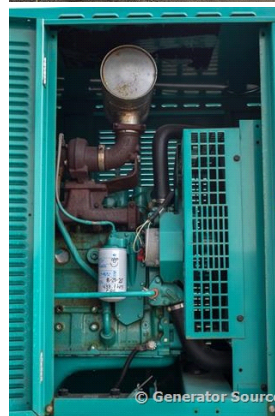

### Generator Set Specs

**Unit#:** 88810

**Manufacturer:** Cummins

**Capacity:** 100 kW

**Rating:**

**Voltage:** 150 Amps @ 277/480 V (60 Hz, Three-Phase)

**# of Leads:** 12

**Model#:** DGDB-5691971

### Engine Specs

**Mfr:** Cummins

**Year:** 2004

**Hours:** 440

**Fuel:** Diesel

**Model#:** 6BT5.9-G6

**Serial#:** 46422775

**Description:** Cummins 100 kW Diesel Generator Model #: DGDB-5691971 Serial #: I040695022 Year 2004, 441 Hours, 277/480 Volt, 3 Phase Weather Proof Enclosure Mounted on Trailer

**Additional Features:** Trailer-Mounted Sound Attenuated Enclosure, Auto Start/Stop, Safety Shut Down, 12 Volt Alternator, Dry Pack Air Cleaner, 150 Amp Circuit Breaker, Muffler, Tank Type Block Heater, Digital Generator Panel, Digital Engine Panel, Engine Mount Radiator, 194 Gallon Fuel Tank.