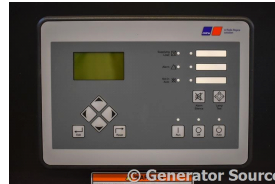

Copyright © Generator Source. All Rights Reserved. Caterpillar, Detroit, Cummins, Perkins, SDMO, and all other brand names are trademarks of their individual prospective companies.

sales@generatorsource.com - generatorsource.com
303-659-2073 - 1-800-853-2073

FORMERLY
Diesel
SERVICE & SUPPLY