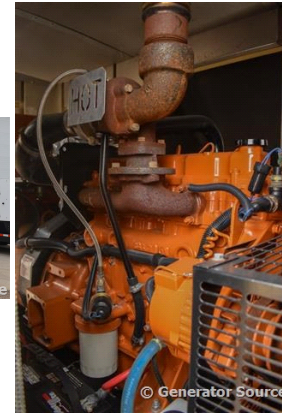

GENERATOR SOURCE

SALES · RENTALS · SERVICE

Generac - 60 kW - SOLD

Generator Set Specs

Unit#: 88798

Manufacturer: Generac

Capacity: 60 kW

Rating:

Voltage: 208 Amps @ 120/208

V (60 Hz, Three-Phase)

of Leads: 12

Model#: 2647310200

Serial#: 2069159

Engine Specs

Mfr: Generac

Year: 2002

Hours: 203

Fuel: Diesel

Model#: 4.0L

Serial#: 85677

Description: Generac 60 kW Diesel Generator Model: 2647310200 Serial# 2069159 Year 2002, 203 Hours, 120/208 Volt, 3 Phase, Weatherproof Enclosure

Additional Features: Weatherproof Enclosure, Auto Start/Stop, Safety Shut Down, 24 Volt Alternator, Dry Pack Air Cleaner, 250 Amp Circuit Breaker, Muffler, Tank Type Block Heater, Standard Generator Panel, Standard Engine Panel, Engine Mount Radiator.

Generator Dimensions: 130"L x 98"W x 110"H

Overall Weight: 9,500 lbs.

Price: Call us at 800-853-2073 for a quote

Generator Source thoroughly tests all of our products!

The pricing displayed on our website is subject to change based on deinstallation costs, installation requirements, rigging/disposal, and any other situational variables, but we do try to keep it as up to date as possible.