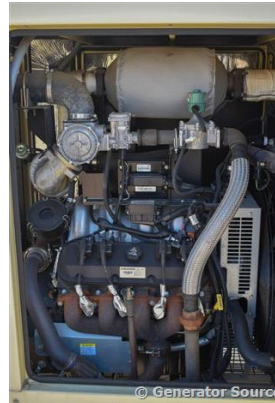

GENERATOR SOURCE

SALES · RENTALS · SERVICE

Kohler - 150 kW - SOLD

Generator Set Specs

Unit#: 88750
Manufacturer: Kohler
Capacity: 150 kW
Rating:
Voltage: 220 Amps @ 277/480 V (60 Hz, Three-Phase)
# of Leads: 12
Model#: 150REZGC
Serial#: SGM329XG4

Engine Specs

Mfr: Kohler
Year: 2014
Hours: 158
Fuel: Natural Gas
Model#: 8.8L
Serial#: 8.8L02980

Description: Kohler 150 kW Natural Gas Generator Model #: 150REZGC Serial #: SGM329XG4 Year 2014, 158 Hours, 277/480 Volt, 3 Phase, Sound Attenuated Enclosure

Additional Features: Sound Attenuated Enclosure, Auto Start/Stop, Safety Shut Down, 12 Volt Alternator, Dry Pack Air Cleaner, 400 Amp Circuit Breaker, Muffler, Tank Type Block Heater, Digital Generator Panel, Digital Engine Panel, Engine Mount Radiator.

Generator Dimensions: 138"L x 45"W x 68"H
Overall Weight: 4,500 lbs.

Price: Call us at 800-853-2073 for a quote

Generator Source thoroughly tests all of our products!

The pricing displayed on our website is subject to change based on deinstallation costs, installation requirements, rigging/disposal, and any other situational variables, but we do try to keep it as up to date as possible.

Copyright © Generator Source. All Rights Reserved. Caterpillar, Detroit, Cummins, Perkins, SDMO, and all other brand names are trademarks of their individual prospective companies.

sales@generatorsource.com - generatorsource.com
303-659-2073 - 1-800-853-2073

FORMERLY
Diesel
SERVICE & SUPPLY