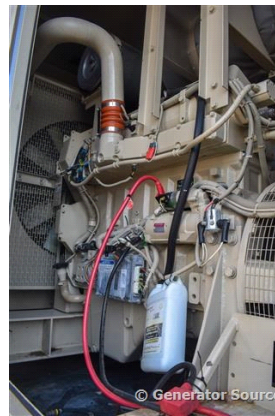

GENERATOR SOURCE

SALES · RENTALS · SERVICE

Katolight - 300 kW - SOLD

Generator Set Specs

Unit#: 88561

Manufacturer: Katolight

Capacity: 300 kW

Rating:

Voltage: 451 Amps @ 277/480

V (60 Hz, Three-Phase)

# of Leads: 12

Model#: SED300FRJ4

Serial#: 1237760406

Engine Specs

Mfr: Katolight

Year: 2006

Hours: 871

Fuel: Diesel

Model#: 6125HF070

Serial#:

RG6125H054533

Description: Katolight 300 kW Diesel Generator Model #: SED300FRJ4 Serial #: 123776-0406 Year 2006, 871 Hours, 277/480 Volt, 3 Phase, Weatherproof Enclosure

Additional Features: Weatherproof Enclosure, Auto Start/Stop, 24 Volt Volt Alternator, Dry Pack Air Cleaner, 400 Amp Circuit Breaker, Muffler, Tank Type Block Heater, Digital Generator Panel, Digital Engine Panel, Engine Mount Radiator, 800 Gallon Fuel Tank.

Generator Dimensions: 126"L x 62"W x 135"H

Overall Weight: 10,500 lbs.

Price: Call us at 800-853-2073 for a quote

Generator Source thoroughly tests all of our products!

The pricing displayed on our website is subject to change based on deinstallation costs, installation requirements, rigging/disposal, and any other situational variables, but we do try to keep it as up to date as possible.

Copyright © Generator Source. All Rights Reserved. Caterpillar, Detroit, Cummins, Perkins, SDMO, and all other brand names are trademarks of their individual prospective companies.

sales@generatorsource.com - generatorsource.com
303-659-2073 - 1-800-853-2073

FORMERLY
Diesel
SERVICE & SUPPLY