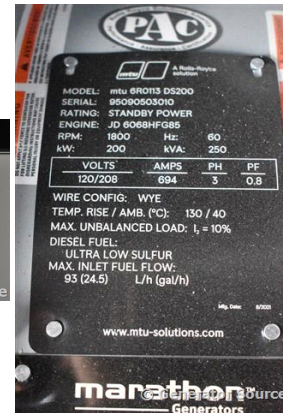

GENERATOR SOURCE

SALES · RENTALS · SERVICE

MTU - 200 kW - BRAND NEW - SOLD

Generator Set Specs

Unit#: 71163
Manufacturer: MTU
Capacity: 200 kW
Rating:
Voltage: 694 Amps @ 120/208 V (60 Hz, Three-Phase)
# of Leads: 12
Model#: DS200
Serial#: 95090503010

Engine Specs

Mfr: MTU
Year: 2021
Hours: 0
Fuel: Diesel
Model#: 6068HFG85
Serial#: DE6068N019635

Description: NEW MTU 200 kW Diesel Generator Model #: DS200 Serial# 95090503010 Year 2021, Zero Hours, 120/208 Volt, 3 Phase, Sound Attenuated Enclosure

Additional Features: Sound Attenuated Enclosure, Auto Start/Stop, Safety Shut Down, 12 Volt Alternator, Dry Pack Air Cleaner, 800 Amp Circuit Breaker, Muffler, Tank Type Block Heater, Digital Generator Panel, Digital Engine Panel, Engine Mount Radiator, 375 Gallon Fuel Tank.

Generator Dimensions: 116"L x 52"W x 121"H
Overall Weight: 7,000 lbs.

Price: Call us at 800-853-2073 for a quote

Generator Source thoroughly tests all of our products!

The pricing displayed on our website is subject to change based on deinstallation costs, installation requirements, rigging/disposal, and any other situational variables, but we do try to keep it as up to date as possible.