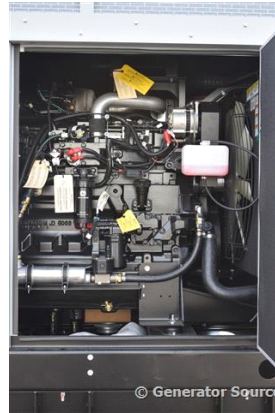

GENERATOR SOURCE

SALES · RENTALS · SERVICE

MTU - 200 kW - BRAND NEW - SOLD

Generator Set Specs

Unit#: 71163
Manufacturer: MTU
Capacity: 200 kW
Rating:
Voltage: 694 Amps @ 120/208 V (60 Hz, Three-Phase)
# of Leads: 12
Model#: DS200
Serial#: 95090503010

Engine Specs

Mfr: MTU
Year: 2021
Hours: 0
Fuel: Diesel
Model#: 6068HFG85
Serial#: DE6068N019635

Description: NEW MTU 200 kW Diesel Generator Model #: DS200 Serial# 95090503010 Year 2021, Zero Hours, 120/208 Volt, 3 Phase, Sound Attenuated Enclosure

Additional Features: Sound Attenuated Enclosure, Auto Start/Stop, Safety Shut Down, 12 Volt Alternator, Dry Pack Air Cleaner, 800 Amp Circuit Breaker, Muffler, Tank Type Block Heater, Digital Generator Panel, Digital Engine Panel, Engine Mount Radiator, 375 Gallon Fuel Tank.

Generator Dimensions: 116"L x 52"W x 121"H
Overall Weight: 7,000 lbs.

Price: Call us at 800-853-2073 for a quote

Generator Source thoroughly tests all of our products!

The pricing displayed on our website is subject to change based on deinstallation costs, installation requirements, rigging/disposal, and any other situational variables, but we do try to keep it as up to date as possible.