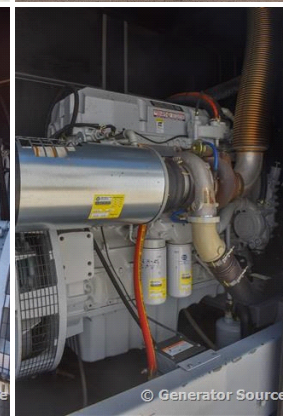

GENERATOR SOURCE

SALES · RENTALS · SERVICE

Spectrum - 400 kW - SOLD

Generator Set Specs

Unit#: 88505
Manufacturer: Spectrum
Capacity: 410 kW
Rating:
Voltage: 615 Amps @ 277/480 V (60 Hz, Three-Phase)
# of Leads: 12
Model#: 400DSE
Serial#: 0659720

Engine Specs

Mfr: Spectrum
Year: 2000
Hours: 414
Fuel: Diesel
Model#: 6063HK35
Serial#:
06R0578049

Description: Spectrum 400 kW Diesel Generator Model #: 400DSE Serial #: 0659720 Year 2000, 414 Hours, 277/480, 3 Phase Weather Proof Enclosure

Additional Features: Weatherproof Enclosure, Auto Start/Stop, Safety Shut Down, 24 Volt Alternator, Dry Pack Air Cleaner, 600 Amp Circuit Breaker, Muffler, Tank Type Block Heater, Standard Generator Panel, Standard Engine Panel, Engine Mount Radiator, 1000 Gallon Fuel Tank.

Generator Dimensions: 243"L x 63"W x 133"H
Overall Weight: 14,500 lbs.

Price: Call us at 800-853-2073 for a quote

Generator Source thoroughly tests all of our products!

The pricing displayed on our website is subject to change based on deinstallation costs, installation requirements, rigging/disposal, and any other situational variables, but we do try to keep it as up to date as possible.

Copyright © Generator Source. All Rights Reserved. Caterpillar, Detroit, Cummins, Perkins, SDMO, and all other brand names are trademarks of their individual prospective companies.

sales@generatorsource.com - generatorsource.com
303-659-2073 - 1-800-853-2073

FORMERLY
Diesel
SERVICE & SUPPLY