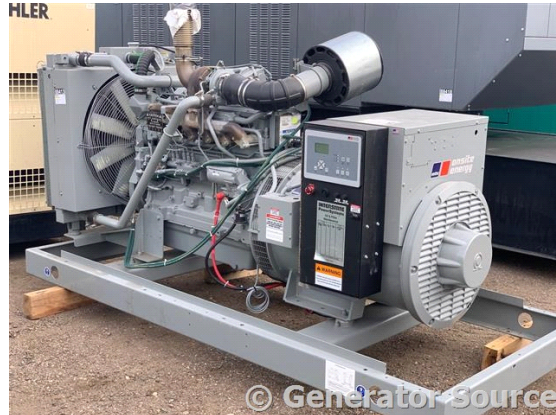

### Generator Set Specs

**Unit#:** 88413

**Manufacturer:** MTU

**Capacity:** 200 kW

**Rating:**

**Voltage:** 883 Amps @ 120/240

V (60 Hz, Single-Phase)

**# of Leads:** 12

### Engine Specs

**Mfr:** MTU

**Year:** 2013

**Hours:** 250

**Fuel:** Diesel

**Model#:** 6068HF485T

**Serial#:**

**Description:** MTU 200 kW Diesel Generator Model #: DS00200D6SGAK0574 Serial #: 368528-1-1-0114 Year 2013, 250 Hours, 120/240 Volt, Single Phase, Open Skid Mounted

**Additional Features:** Auto Start/Stop, Safety Shut Down, 12 Volt Alternator, Dry Pack Air Cleaner, 15 Amp Circuit Breaker, Muffler, Tank Type Block Heater, Digital Generator Panel, Digital Engine Panel, Engine Mount Radiator, 15 Gallon Fuel Tank.