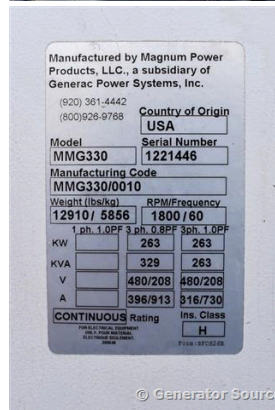

GENERATOR SOURCE

SALES · RENTALS · SERVICE

Magnum - 263 kW

Generator Set Specs

Unit#: 88380
Manufacturer: Magnum
Capacity: 290 kW
Rating:
Voltage: 396/913 Amps @
 MULTI TAP V (60 Hz)
of Leads: 12
Model#: MMG330
Serial#: 1221446

Engine Specs

Mfr: Generac
Year: 2017
Hours: 4500
Fuel: Diesel
Model#: SE503034
Serial#: 512365

Description: Magnum 263 kW Diesel Generator Model #: MMG330 Serial #: 1221446 Year 2017, 4500 Hours, Sound Attenuated Enclosure on Trailer

Generator Dimensions: 235"L x 89"W x 112"H
 Overall Weight: 14,000 lbs.

Price: Call us at 800-853-2073 for a quote

Generator Source thoroughly tests all of our products!

The pricing displayed on our website is subject to change based on deinstallation costs, installation requirements, rigging/disposal, and any other situational variables, but we do try to keep it as up to date as possible.