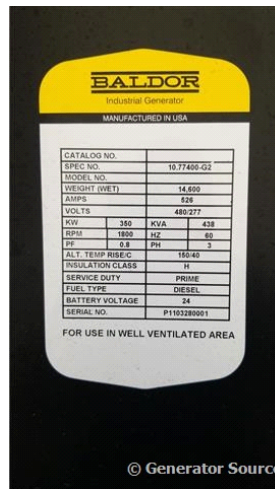

GENERATOR SOURCE

SALES · RENTALS · SERVICE

Baldor - 350 kW - SOLD

Generator Set Specs

Unit#: 88317
Manufacturer: Baldor
Capacity: 350 kW
Rating:
Voltage: 526 Amps @ 277/480 V (60 Hz, Three-Phase)
of Leads: 12
Model#: 10.77400G2
Serial#: P1103280001

Engine Specs

Mfr: Baldor
Year: 2011
Hours: 2560
Fuel: Diesel
Model#: G135HF485
Serial#: RG6135L020300

© Generator Source

© Generator Source

© Generator Source

Description: Baldor 350 kW Portable Diesel Generator
 Model #: 10.77400-G2 Serial #: P1103280001 Year 2011, 2560 Hours, 277/480 Volt, 3 Phase

Generator Dimensions: 281"L x 105"W x 121"H
 Overall Weight: 15,000 lbs.

Price: Call us at 800-853-2073 for a quote

© Generator Source

Generator Source thoroughly tests all of our products!

The pricing displayed on our website is subject to change based on deinstallation costs, installation requirements, rigging/disposal, and any other situational variables, but we do try to keep it as up to date as possible.