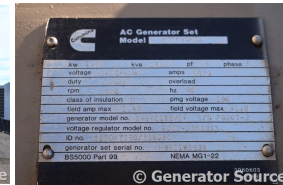

Copyright © Generator Source. All Rights Reserved. Caterpillar, Detroit, Cummins, Perkins, SDMO, and all other brand names are trademarks of their individual prospective companies.

sales@generatorsource.com - generatorsource.com
303-659-2073 - 1-800-853-2073

FORMERLY
Diesel
SERVICE & SUPPLY