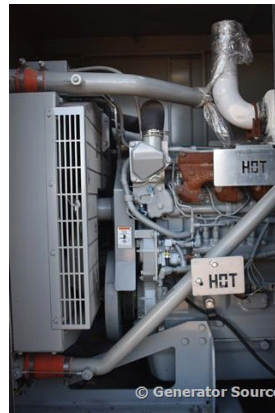

GENERATOR SOURCE

SALES · RENTALS · SERVICE

MTU - 200 kW

Generator Set Specs

Unit#: 88215

Manufacturer: MTU

Capacity: 200 kW

Rating:

Voltage: 277 Amps @ 480 V (60 Hz, Three-Phase)

# of Leads: 12

Model#: 200RJC6DT3

Serial#: 1760690608

Engine Specs

Mfr: MTU

Year: 2008

Hours: 280

Fuel: Diesel

Model#: 6068HF485

Serial#:

PE6068CO44700

Description: MTU 200 kW Diesel Generator Model #: 200RJC6DT3 Serial #: 1760690608 Year 2008, 280 Hours, 480 Volt, 3 Phase, Weatherproof Enclosure with Base Tank

Additional Features: Weatherproof Enclosure, Auto Start/Stop, Safety Shut Down, 12 Volt Alternator, Dry Pack Air Cleaner, 300 Amp Circuit Breaker, Muffler, Tank Type Block Heater, Standard Generator Panel, Standard Engine Panel, Engine Mount Radiator, 375 Gallon Fuel Tank.

Generator Dimensions: 146"L x 52"W x 97"H

Overall Weight: 10,000 lbs.

Price: Call us at 800-853-2073 for a quote

Generator Source thoroughly tests all of our products!

The pricing displayed on our website is subject to change based on deinstallation costs, installation requirements, rigging/disposal, and any other situational variables, but we do try to keep it as up to date as possible.