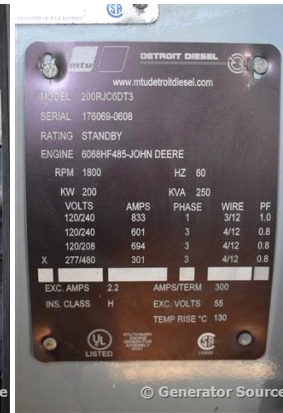

GENERATOR SOURCE

SALES · RENTALS · SERVICE

MTU - 200 kW

Generator Set Specs

Unit#: 88215

Manufacturer: MTU

Capacity: 200 kW

Rating:

Voltage: 277 Amps @ 480 V (60 Hz, Three-Phase)

# of Leads: 12

Model#: 200RJC6DT3

Serial#: 1760690608

Engine Specs

Mfr: MTU

Year: 2008

Hours: 280

Fuel: Diesel

Model#: 6068HF485

Serial#:

PE6068CO44700

Description: MTU 200 kW Diesel Generator Model #: 200RJC6DT3 Serial #: 1760690608 Year 2008, 280 Hours, 480 Volt, 3 Phase, Weatherproof Enclosure with Base Tank

Additional Features: Weatherproof Enclosure, Auto Start/Stop, Safety Shut Down, 12 Volt Alternator, Dry Pack Air Cleaner, 300 Amp Circuit Breaker, Muffler, Tank Type Block Heater, Standard Generator Panel, Standard Engine Panel, Engine Mount Radiator, 375 Gallon Fuel Tank.

Generator Dimensions: 146"L x 52"W x 97"H

Overall Weight: 10,000 lbs.

Price: Call us at 800-853-2073 for a quote

Generator Source thoroughly tests all of our products!

The pricing displayed on our website is subject to change based on deinstallation costs, installation requirements, rigging/disposal, and any other situational variables, but we do try to keep it as up to date as possible.