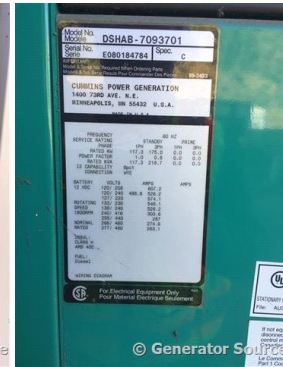

GENERATOR SOURCE

SALES · RENTALS · SERVICE

Cummins - 150 kW - COMING SOON

Generator Set Specs

Unit#: 88162
Manufacturer: Cummins
Capacity: 150 kW
Rating:
Voltage:
of Leads:
Model#: DSHAB7093701
Serial#: E080184784

Engine Specs

Mfr: Cummins
Year: 2008
Hours: 0
Fuel: Diesel
Model#:
Serial#:

© Generator Source

Description: Cummins 150 kW Standby Diesel Generator Model #: DSHAB-7093701 Serial #: E080184784 Year 2008

Additional Features: Full Enclosure.

Overall Weight: 9,500 lbs.

Price: Call us at 800-853-2073 for a quote

© Generator Source

© Generator Source

© Generator Source

© Generator Source

Generator Source thoroughly tests all of our products!

The pricing displayed on our website is subject to change based on deinstallation costs, installation requirements, rigging/disposal, and any other situational variables, but we do try to keep it as up to date as possible.