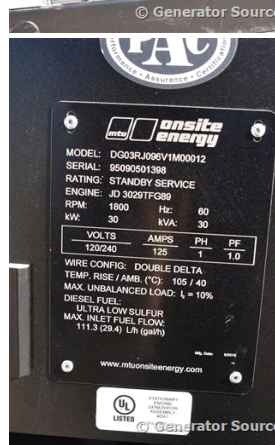

### Generator Set Specs

**Unit#:** 88161  
**Manufacturer:** MTU  
**Capacity:** 30 kW  
**Rating:**  
**Voltage:** 125 Amps @ 240 V (60 Hz, Single-Phase)  
**# of Leads:** 12  
**Model#:** DG03RJ096V1M00012  
**Serial#:** 95090501396

### Engine Specs

**Mfr:** MTU  
**Year:** 2019  
**Hours:** 0  
**Fuel:** Diesel  
**Model#:** 3029TFG89  
**Serial#:** CD3029L315531

**Description:** MTU 30 kW Diesel Generator Model #: DG03RJ096V1M00012, Serial #: 95090501396 Year 2019, 0.1 Hours, 240 Volt, Single Phase, Sound Attenuated Enclosure, ULA 142 Double Walled Fuel Tank, Battery Charger, 105 C Rise, Engine Block Heater, 2 year, 3,000 H

**Additional Features:** Sound Attenuated Enclosure, Auto Start/Stop, Safety Shut Down, 12 Volt Alternator, Dry Pack Air Cleaner, 125 Amp Circuit Breaker, Muffler, Tank Type Block Heater, Digital Generator Panel, Digital Engine Panel, Engine Mount Radiator, 210 Gallon Fuel Tank.

Overall Dimensions: 96"L x 40"W x 115"H

Overall Weight: 3,500 lbs.

**Price:** Call us at 800-853-2073 for a quote