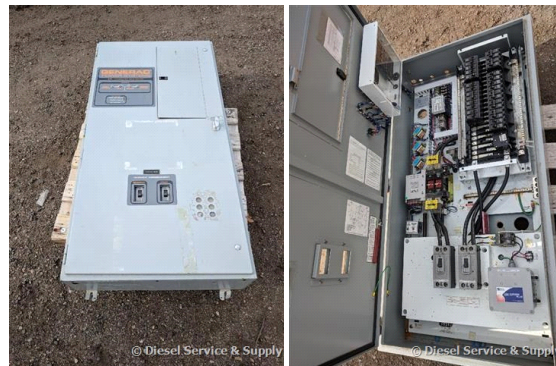

### Generator Set Specs

**Unit#:** 87837

**Manufacturer:** Generac

**Capacity:** 200 kW

**Rating:**

**Voltage:** @ 240 V (60 Hz, Single  
-Phase)

**# of Leads:**

**Model#:** 0048762

### Engine Specs

**Mfr:** Generac

**Year:**

**Hours:** 0

**Fuel:**

**Model#:**

**Serial#:**

**Description:** Generac 200 Amp ATS, Model #: 0048762, Serial #: 4074835, 240 Volt, Single Phase. 12"D X 30"W X 64"H

**Additional Features:** Full Enclosure.

Overall Weight: 200 lbs.

**Price:** Call us at 800-853-2073 for a quote

© Diesel Service & Supply

© Diesel Service & Supply

© Diesel Service & Supply