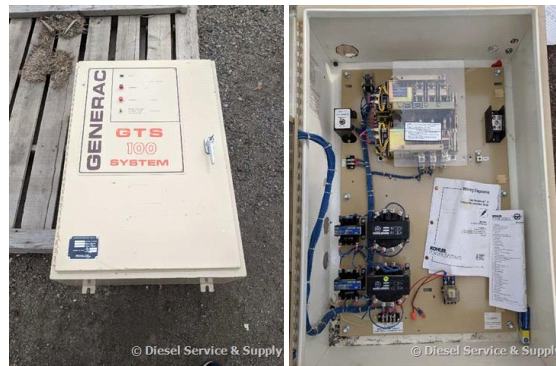

© Diesel Service & Supply

© Diesel Service & Supply

Generator Source thoroughly tests all of our products!

The pricing displayed on our website is subject to change based on deinstallation costs, installation requirements, rigging/disposal, and any other situational variables, but we do try to keep it as up to date as possible.

Copyright © Generator Source. All Rights Reserved. Caterpillar, Detroit, Cummins, Perkins, SDMO, and all other brand names are trademarks of their individual prospective companies.

sales@generatorsource.com - generatorsource.com
303-659-2073 - 1-800-853-2073

FORMERLY
Diesel
SERVICE & SUPPLY