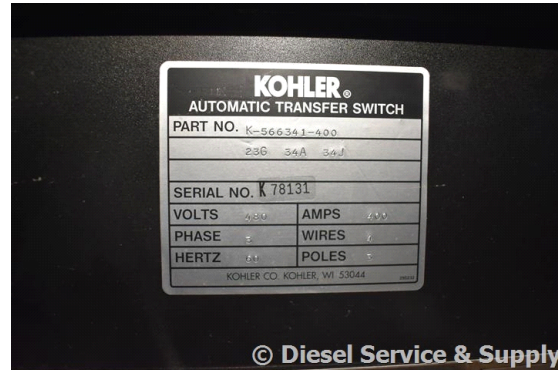

GENERATOR SOURCE

SALES · RENTALS · SERVICE

Kohler - 400 Amp ATS

Generator Set Specs

Unit#: 86983

Manufacturer: Kohler

Capacity: 400 kW

Rating:

Voltage: @ 480 V (60 Hz, Three-Phase)

# of Leads:

Model#: K566341400

Serial#: K78131

Engine Specs

Mfr: Kohler

Year:

Hours: 0

Fuel:

Model#:

Serial#:

Description: Kohler 400 Amp ATS Model #: K566341400 Serial #: K78131 480 Volt, 3 Phase, Nema 1

Additional Features: Full Enclosure.

Overall Weight: 0 lbs.

Price: Call us at 800-853-2073 for a quote

Generator Source thoroughly tests all of our products!

The pricing displayed on our website is subject to change based on deinstallation costs, installation requirements, rigging/disposal, and any other situational variables, but we do try to keep it as up to date as possible.

© Diesel Service & Supply

© Diesel Service & Supply