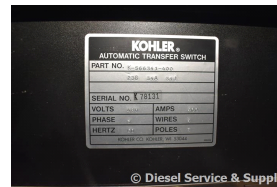

Copyright © Generator Source. All Rights Reserved. Caterpillar, Detroit, Cummins, Perkins, SDMO, and all other brand names are trademarks of their individual prospective companies.

sales@generatorsource.com - generatorsource.com
303-659-2073 - 1-800-853-2073

FORMERLY
Diesel
SERVICE & SUPPLY