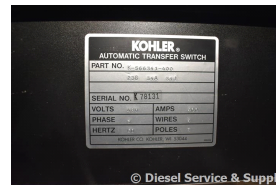

© Diesel Service & Supply