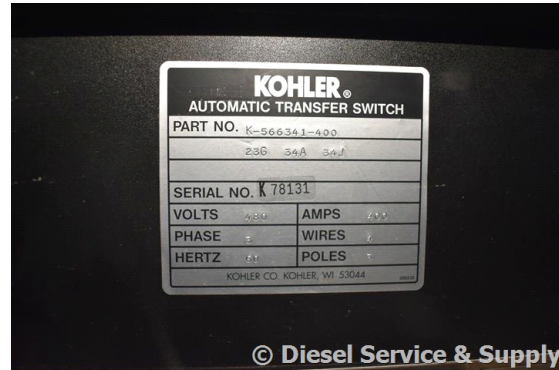

GENERATOR SOURCE

SALES · RENTALS · SERVICE

Kohler - 400 Amp ATS

Generator Set Specs

Unit#: 86983

Manufacturer: Kohler

Capacity: 400 kW

Rating:

Voltage: @ 480 V (60 Hz, Three-Phase)

# of Leads:

Model#: K566341400

Serial#: K78131

Engine Specs

Mfr: Kohler

Year:

Hours: 0

Fuel:

Model#:

Serial#:

Description: Kohler 400 Amp ATS Model #: K566341400 Serial #: K78131 480 Volt, 3 Phase, Nema 1

Additional Features: Full Enclosure.

Overall Weight: 0 lbs.

Price: Call us at 800-853-2073 for a quote

Generator Source thoroughly tests all of our products!

The pricing displayed on our website is subject to change based on deinstallation costs, installation requirements, rigging/disposal, and any other situational variables, but we do try to keep it as up to date as possible.

Copyright © Generator Source. All Rights Reserved. Caterpillar, Detroit, Cummins, Perkins, SDMO, and all other brand names are trademarks of their individual prospective companies.

sales@generatorsource.com - generatorsource.com
303-659-2073 - 1-800-853-2073

FORMERLY
Diesel
SERVICE & SUPPLY