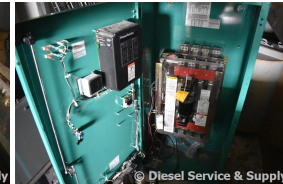

Copyright © Generator Source. All Rights Reserved. Caterpillar, Detroit, Cummins, Perkins, SDMO, and all other brand names are trademarks of their individual prospective companies.

sales@generatorsource.com - generatorsource.com
303-659-2073 - 1-800-853-2073

FORMERLY
Diesel
SERVICE & SUPPLY