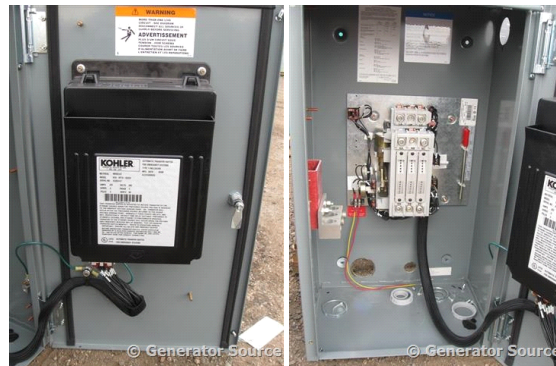

GENERATOR SOURCE

SALES · RENTALS · SERVICE

Kohler - 225 Amp ATS - SOLD

Generator Set Specs

Unit#: 86523

Manufacturer: Kohler

Capacity: 225 kW

Rating:

Voltage: @ 240 V (60 Hz, Three
-Phase)

# of Leads:

Model#: KSS-DFTA-02255

Serial#: K2204147

Engine Specs

Mfr: Kohler

Year:

Hours: 0

Fuel:

Model#:

Serial#:

Description: Kohler 225 Amp ATS Model #: KSS-DFTA-02255 Serial #: K2204147 225 Amp, 240 Volts, 3 Phase, Nema 1

Additional Features: Full Enclosure.

Overall Weight: 0 lbs.

Price: Call us at 800-853-2073 for a quote

Generator Source thoroughly tests all of our products!

The pricing displayed on our website is subject to change based on deinstallation costs, installation requirements, rigging/disposal, and any other situational variables, but we do try to keep it as up to date as possible.

Copyright © Generator Source. All Rights Reserved. Caterpillar, Detroit, Cummins, Perkins, SDMO, and all other brand names are trademarks of their individual prospective companies.

sales@generatorsource.com - generatorsource.com
303-659-2073 - 1-800-853-2073

FORMERLY
Diesel
SERVICE & SUPPLY