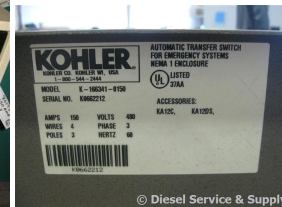

## Kohler - 150 Amp ATS

### Generator Set Specs

**Unit#:** 86173

**Manufacturer:** Kohler

**Capacity:** 150 kW

**Rating:**

**Voltage:** @ 480 V (60 Hz, Three

-Phase)

**# of Leads:**

### Engine Specs

**Mfr:** Kohler

**Year:**

**Hours:** 0

**Fuel:**

**Model#:**

**Serial#:**

**Description:** Kohler 150 Amp ATS, Model #: K1663410150, Serial #: K0662212, 480 Volt, 3 Phase, Nema 1, 4 Wire, Dimensions: 26"L x 14 1/2"W x 36"H, 100 lbs

**Additional Features:** Full Enclosure.

Overall Dimensions: 26" L x 14.5" W x 36" H

Overall Weight: 100 lbs.

**Price:** Call us at 800-853-2073 for a quote