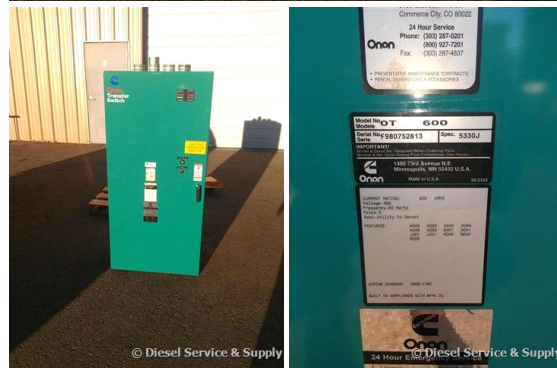

### Generator Set Specs

**Unit#:** 86144

**Manufacturer:** Onan

**Capacity:** 600 kW

**Rating:**

**Voltage:** @ 480 V (60 Hz, Three-Phase)

**# of Leads:**

**Model#:** OT600

### Engine Specs

**Mfr:** Onan

**Year:**

**Hours:** 0

**Fuel:**

**Model#:**

**Serial#:**

**Description:** Onan 600 Amp ATS Model #: OT600  
Serial #: F980752813 3 Phase, 480 Volt, Nema 1, 4 Wire

**Additional Features:** Full Enclosure.

Overall Weight: 250 lbs.

**Price:** Call us at 800-853-2073 for a quote

© Diesel Service & Supply

© Diesel Service & Supply

Commerce City, CO 80022  
24 Hour Service  
Phone: (303) 285-0221  
(800) 827-7291  
Fax: (303) 285-4217