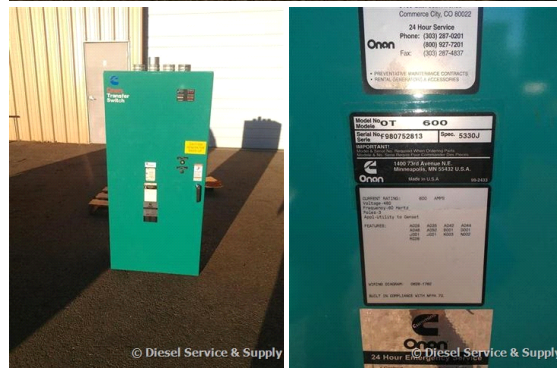

### Generator Set Specs

**Unit#:** 86144

**Manufacturer:** Onan

**Capacity:** 600 kW

**Rating:**

**Voltage:** @ 480 V (60 Hz, Three-Phase)

**# of Leads:**

**Model#:** OT600

### Engine Specs

**Mfr:** Onan

**Year:**

**Hours:** 0

**Fuel:**

**Model#:**

**Serial#:**

**Description:** Onan 600 Amp ATS Model #: OT600  
Serial #: F980752813 3 Phase, 480 Volt, Nema 1, 4 Wire

**Additional Features:** Full Enclosure.

**Overall Weight:** 250 lbs.

**Price:** Call us at 800-853-2073 for a quote

© Diesel Service & Supply

© Diesel Service & Supply

Commerce City, CO 80022  
24 Hour Service  
Phone: (303) 285-0221  
(800) 827-7291  
Fax: (303) 285-4217