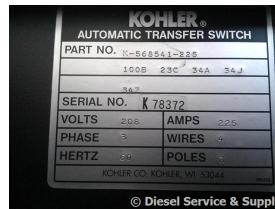

Generator Source thoroughly tests all of our products!

The pricing displayed on our website is subject to change based on deinstallation costs, installation requirements, rigging/disposal, and any other situational variables, but we do try to keep it as up to date as possible.

Copyright © Generator Source. All Rights Reserved. Caterpillar, Detroit, Cummins, Perkins, SDMO, and all other brand names are trademarks of their individual prospective companies.

sales@generatorsource.com - generatorsource.com
303-659-2073 - 1-800-853-2073

FORMERLY
Diesel
SERVICE & SUPPLY