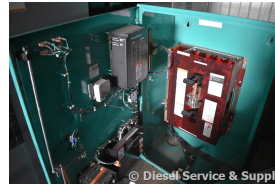

Engine Specs

Mfr: Onan

Year:

Hours: 0

Fuel:

Model#:

Serial#:

Description: Onan 260 Amp ATS Model #: OT260
Serial #: A960597533 3 Phase, 480 Volt, Nema 1, 4 Wire

Additional Features: Full Enclosure.

Overall Weight: 150 lbs.

Price: Call us at 800-853-2073 for a quote

Generator Source thoroughly tests all of our products!

The pricing displayed on our website is subject to change based on deinstallation costs, installation requirements, rigging/disposal, and any other situational variables, but we do try to keep it as up to date as possible.

Copyright © Generator Source. All Rights Reserved. Caterpillar, Detroit, Cummins, Perkins, SDMO, and all other brand names are trademarks of their individual prospective companies.

sales@generatorsource.com - generatorsource.com
303-659-2073 - 1-800-853-2073

FORMERLY
Diesel
SERVICE & SUPPLY