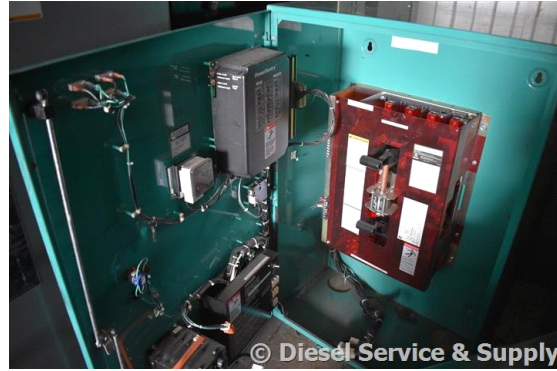

GENERATOR SOURCE

SALES · RENTALS · SERVICE

Onan - 260 Amp ATS

Generator Set Specs

Unit#: 85938

Manufacturer: Onan

Capacity: 260 kW

Rating:

Voltage: @ 480 V (60 Hz, Three-Phase)

# of Leads:

Model#: OT260

Serial#: A960597533

Engine Specs

Mfr: Onan

Year:

Hours: 0

Fuel:

Model#:

Serial#:

Description: Onan 260 Amp ATS Model #: OT260
Serial #: A960597533 3 Phase, 480 Volt, Nema 1, 4 Wire

Additional Features: Full Enclosure.

Overall Weight: 150 lbs.

Price: Call us at 800-853-2073 for a quote

Generator Source thoroughly tests all of our products!

The pricing displayed on our website is subject to change based on deinstallation costs, installation requirements, rigging/disposal, and any other situational variables, but we do try to keep it as up to date as possible.

Copyright © Generator Source. All Rights Reserved. Caterpillar, Detroit, Cummins, Perkins, SDMO, and all other brand names are trademarks of their individual prospective companies.

sales@generatorsource.com - generatorsource.com
303-659-2073 - 1-800-853-2073

FORMERLY
Diesel
SERVICE & SUPPLY