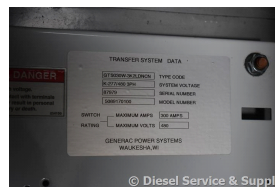

### Engine Specs

**Mfr:** Generac

**Year:**

**Hours:** 0

**Fuel:**

**Model#:**

**Serial#:**

**Description:** Generac 300 Amp ATS Model #: 5089170100, Serial #: 87979, 3 Phase, 480 Volt, Nema 1, 3 Wire

**Additional Features:** Full Enclosure.

Overall Weight: 300 lbs.

**Price:** Call us at 800-853-2073 for a quote

**Generator Source thoroughly tests all of our products!**

The pricing displayed on our website is subject to change based on deinstallation costs, installation requirements, rigging/disposal, and any other situational variables, but we do try to keep it as up to date as possible.