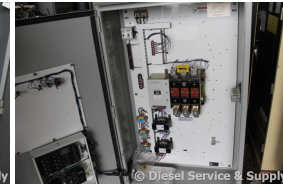

Copyright © Generator Source. All Rights Reserved. Caterpillar, Detroit, Cummins, Perkins, SDMO, and all other brand names are trademarks of their individual prospective companies.

sales@generatorsource.com - generatorsource.com
303-659-2073 - 1-800-853-2073

FORMERLY
Diesel
SERVICE & SUPPLY