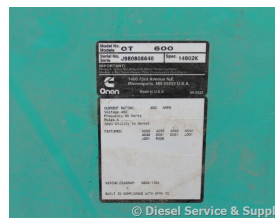

GENERATOR SOURCE

SALES · RENTALS · SERVICE

Onan - 600 Amp ATS

Generator Set Specs

Unit#: 85837

Manufacturer: Onan

Capacity: 600 kW

Rating:

Voltage: @ 480 V (60 Hz, Three-Phase)

of Leads:

Model#: OT600

Serial#: J980808640

Engine Specs

Mfr: Onan

Year: 1998

Hours: 0

Fuel:

Model#:

Serial#:

Description: Onan 600 Amp ATS Model #: OT600
Serial #: J980808640 3 Phase, 480 Volt, Nema 1, 4 Wire

Additional Features: Full Enclosure.

Overall Weight: 250 lbs.

Price: Call us at 800-853-2073 for a quote