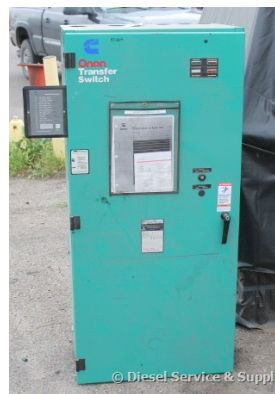

GENERATOR SOURCE

SALES · RENTALS · SERVICE

Onan - 600 Amp ATS

Generator Set Specs

Unit#: 85837

Manufacturer: Onan

Capacity: 600 kW

Rating:

Voltage: @ 480 V (60 Hz, Three-Phase)

of Leads:

Model#: OT600

Serial#: J980808640

Engine Specs

Mfr: Onan

Year: 1998

Hours: 0

Fuel:

Model#:

Serial#:

Description: Onan 600 Amp ATS Model #: OT600
Serial #: J980808640 3 Phase, 480 Volt, Nema 1, 4 Wire

Additional Features: Full Enclosure.

Overall Weight: 250 lbs.

Price: Call us at 800-853-2073 for a quote