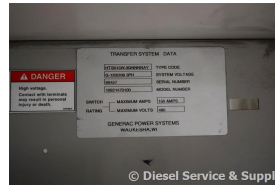

GENERATOR SOURCE

SALES · RENTALS · SERVICE

Generac - 150 Amp ATS

Generator Set Specs

Unit#: 85146

Manufacturer: Generac

Capacity: 150 kW

Rating:

Voltage: 150 Amps @ 208 V (60 Hz, Three-Phase)

of Leads:

Model#: 10921470100

Serial#: 99457

Engine Specs

Mfr: Generac

Year:

Hours: 0

Overall Weight: 100 lbs.

Price: Call us at 800-853-2073 for a quote

© Diesel Service & Supply

© Diesel Service & Supply

© Diesel Service & Supply

© Diesel Service & Supply

Generator Source thoroughly tests all of our products!