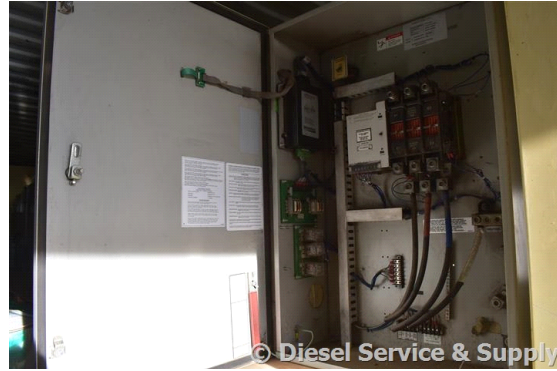

GENERATOR SOURCE

SALES · RENTALS · SERVICE

Generac - 150 Amp ATS

Generator Set Specs

Unit#: 85146

Manufacturer: Generac

Capacity: 150 kW

Rating:

Voltage: 150 Amps @ 208 V (60 Hz, Three-Phase)

# of Leads:

Model#: 10921470100

Serial#: 99457

Engine Specs

Mfr: Generac

Year:

Hours: 0

Fuel:

Model#:

Serial#:

Description: Generac 150 Amp ATS Model #: 10921470100 Serial #: 99457 3 Phase, 208 Volt, Nema 3, 3 Pole, 4 Wire

Additional Features: Full Enclosure.

Overall Dimensions: 37" H x 27" W x 13" D

Overall Weight: 100 lbs.

Price: Call us at 800-853-2073 for a quote

© Diesel Service & Supply

© Diesel Service & Supply