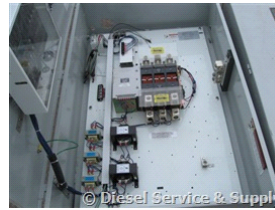

Generator Source thoroughly tests all of our products!

The pricing displayed on our website is subject to change based on deinstallation costs, installation requirements, rigging/disposal, and any other situational variables, but we do try to keep it as up to date as possible.

Copyright © Generator Source. All Rights Reserved. Caterpillar, Detroit, Cummins, Perkins, SDMO, and all other brand names are trademarks of their individual prospective companies.

sales@generatorsource.com - generatorsource.com
303-659-2073 - 1-800-853-2073

FORMERLY
Diesel
SERVICE & SUPPLY