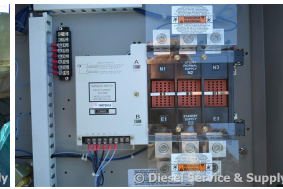

Copyright © Generator Source. All Rights Reserved. Caterpillar, Detroit, Cummins, Perkins, SDMO, and all other brand names are trademarks of their individual prospective companies.

sales@generatorsource.com - generatorsource.com
303-659-2073 - 1-800-853-2073

FORMERLY
Diesel
SERVICE & SUPPLY