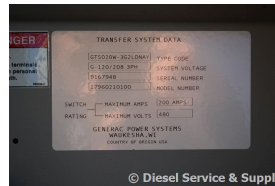

Copyright © Generator Source. All Rights Reserved. Caterpillar, Detroit, Cummins, Perkins, SDMO, and all other brand names are trademarks of their individual prospective companies.

sales@generatorsource.com - generatorsource.com
303-659-2073 - 1-800-853-2073

FORMERLY
Diesel
SERVICE & SUPPLY