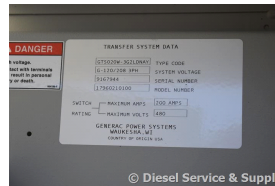

### Generator Set Specs

**Unit#:** 71086

**Manufacturer:** Generac

**Capacity:** 200 kW

**Rating:**

**Voltage:** 200 Amps @ 480 V (60 Hz, Three-Phase)

**# of Leads:**

**Model#:** 17960210100

### Engine Specs

**Mfr:** Generac

**Year:**

**Hours:** 0

**Fuel:**

**Model#:**

**Serial#:**

**Description:** Generac 200 Amp ATS Model #17960210100, Serial #9167944, 480 Volt, 3 Phase, NEMA 1 Enclosure

**Additional Features:** Full Enclosure.

Overall Dimensions: 13"D X 24"W X 40"H

Overall Weight: 0 lbs.

**Price:** Call us at 800-853-2073 for a quote

**Generator Source thoroughly tests all of our products!**