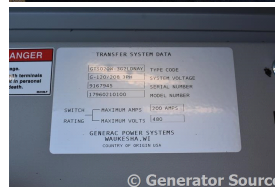

Copyright © Generator Source. All Rights Reserved. Caterpillar, Detroit, Cummins, Perkins, SDMO, and all other brand names are trademarks of their individual prospective companies.

sales@generatorsource.com - generatorsource.com
303-659-2073 - 1-800-853-2073

FORMERLY
Diesel
SERVICE & SUPPLY