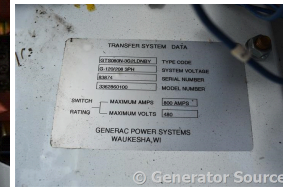

Generator Source thoroughly tests all of our products!

The pricing displayed on our website is subject to change based on deinstallation costs, installation requirements, rigging/disposal, and any other situational variables, but we do try to keep it as up to date as possible.

Copyright © Generator Source. All Rights Reserved. Caterpillar, Detroit, Cummins, Perkins, SDMO, and all other brand names are trademarks of their individual prospective companies.

sales@generatorsource.com - generatorsource.com
303-659-2073 - 1-800-853-2073

FORMERLY
Diesel
SERVICE & SUPPLY