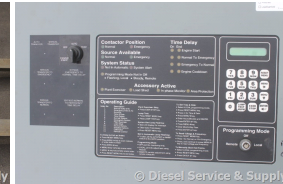

### Generator Set Specs

**Unit#:** 87406

**Manufacturer:** Detroit

**Capacity:** 400 kW

**Rating:**

**Voltage:** @ 480 V (60 Hz, Three-Phase)

**# of Leads:**

**Model#:** RLS-566341-0400

© Diesel Service & Supply

© Diesel Service & Supply

© Diesel Service & Supply

**Additional Features:** Full Enclosure.

Overall Weight: 75 lbs.

**Price:** Call us at 800-853-2073 for a quote