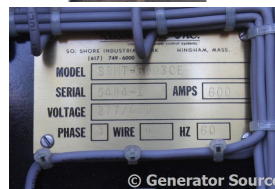

### Generator Set Specs

**Unit#:** 87584

**Manufacturer:** Russelectric

**Capacity:** 600 kW

**Rating:**

**Voltage:** 600 Amps @ 480 V (60 Hz, Three-Phase)

**# of Leads:**

**Model#:** SRMT-6003C

© Generator Source

© Generator Source

**Description:** Russelectric 600 Amp ATS Model #SRMT-6003C Serial #5484-1 Year 1972, 480 Volt, 3 Phase, 4 Wire, 60 Hz.

**Additional Features:** Weatherproof Enclosure.

© Generator Source

Overall Dimensions: 32"L X 20"W X 58"H

Overall Weight: 200 lbs.

**Price:** Call us at 800-853-2073 for a quote

**Generator Source thoroughly tests all of our products!**

The pricing displayed on our website is subject to change based on deinstallation costs, installation requirements, rigging/disposal, and any other situational variables, but we do try to keep it as up to date as possible.