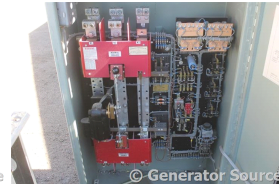

### Generator Set Specs

**Unit#:** 87584

**Manufacturer:** Russelectric

**Capacity:** 600 kW

**Rating:**

**Voltage:** 600 Amps @ 480 V (60 Hz, Three-Phase)

**# of Leads:**

**Model#:** SRMT-6003C

© Generator Source

© Generator Source

**Description:** Russelectric 600 Amp ATS Model #SRMT-6003C Serial #5484-1 Year 1972, 480 Volt, 3 Phase, 4 Wire, 60 Hz.

**Additional Features:** Weatherproof Enclosure.