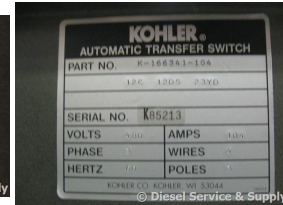

Engine Specs

Mfr: Kohler

Year:

Hours: 0

Fuel:

Model#:

Serial#:

Description: Kohler 104 Amp ATS, Model #: K166341104, Serial #: K85213, 480 Volt, 3 Phase, 60 Hz, Nema 1, 4 Wire Dimensions: 26"L x 14 1/2"W x 36"H - 100 lbs

Additional Features: Full Enclosure.

Overall Dimensions: 26" L x 15" W x 36" H

Overall Weight: 100 lbs.

Price: Call us at 800-853-2073 for a quote

Generator Source thoroughly tests all of our products!

The pricing displayed on our website is subject to change based on deinstallation costs, installation requirements, rigging/disposal, and any other situational variables, but we do try to keep it as up to date as possible.

Copyright © Generator Source. All Rights Reserved. Caterpillar, Detroit, Cummins, Perkins, SDMO, and all other brand names are trademarks of their individual prospective companies.

sales@generatorsource.com - generatorsource.com
303-659-2073 - 1-800-853-2073

FORMERLY
Diesel
SERVICE & SUPPLY