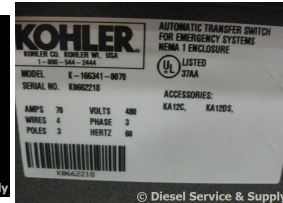

## Kohler - 70 Amp ATS

### Generator Set Specs

**Unit#:** 86191

**Manufacturer:** Kohler

**Capacity:** 70 kW

**Rating:**

**Voltage:** 70 Amps @ 480 V (60 Hz, Three-Phase)

**# of Leads:**

**Model#:** K1663410070

### Engine Specs

**Mfr:** Kohler

**Year:**

**Hours:** 0

**Fuel:**

**Model#:**

**Serial#:**

**Description:** Kohler 70 Amp ATS Model #: K1663410070 Serial #: K0662218 480 Volt, 3 Phase, Nema 1, 60 Hz, 4 Wire

**Additional Features:** Full Enclosure.

Overall Dimensions: 26" L x 14.5" W x 36" H

Overall Weight: 100 lbs.

**Price:** Call us at 800-853-2073 for a quote

**Generator Source thoroughly tests all of our products!**